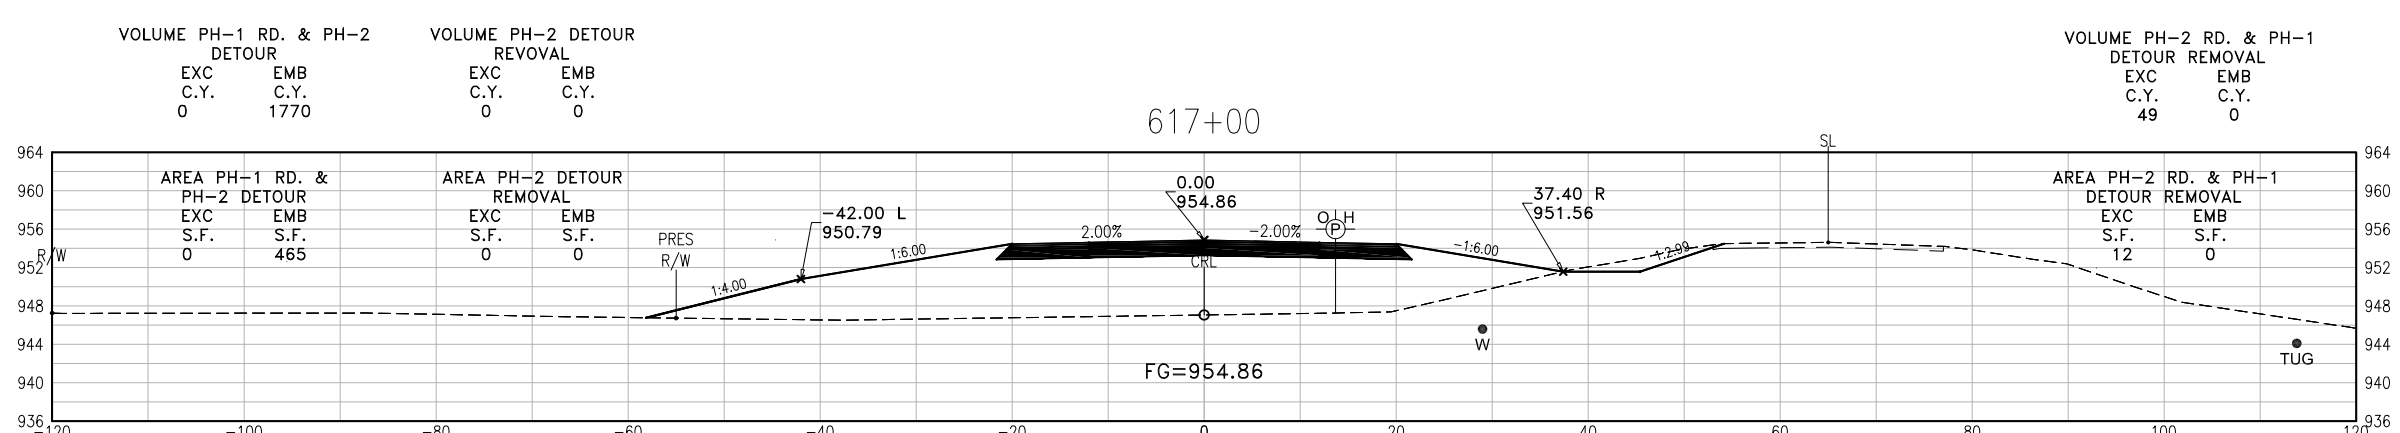

SCALE
Horizontal = 1" = 10'
Vertical = 1" = 10'

US-277