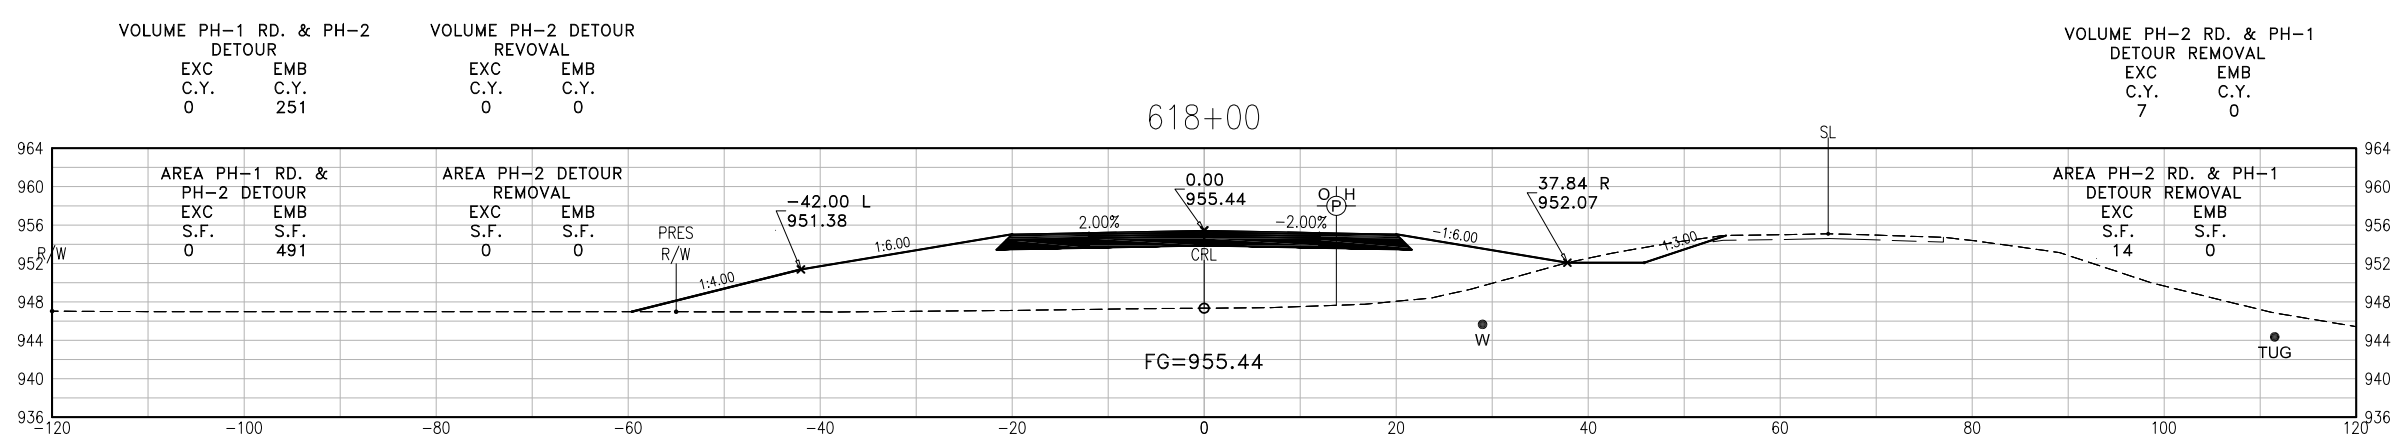

SCALE
Horizontal = 1" = 10'
Vertical = 1" = 10'

US-277