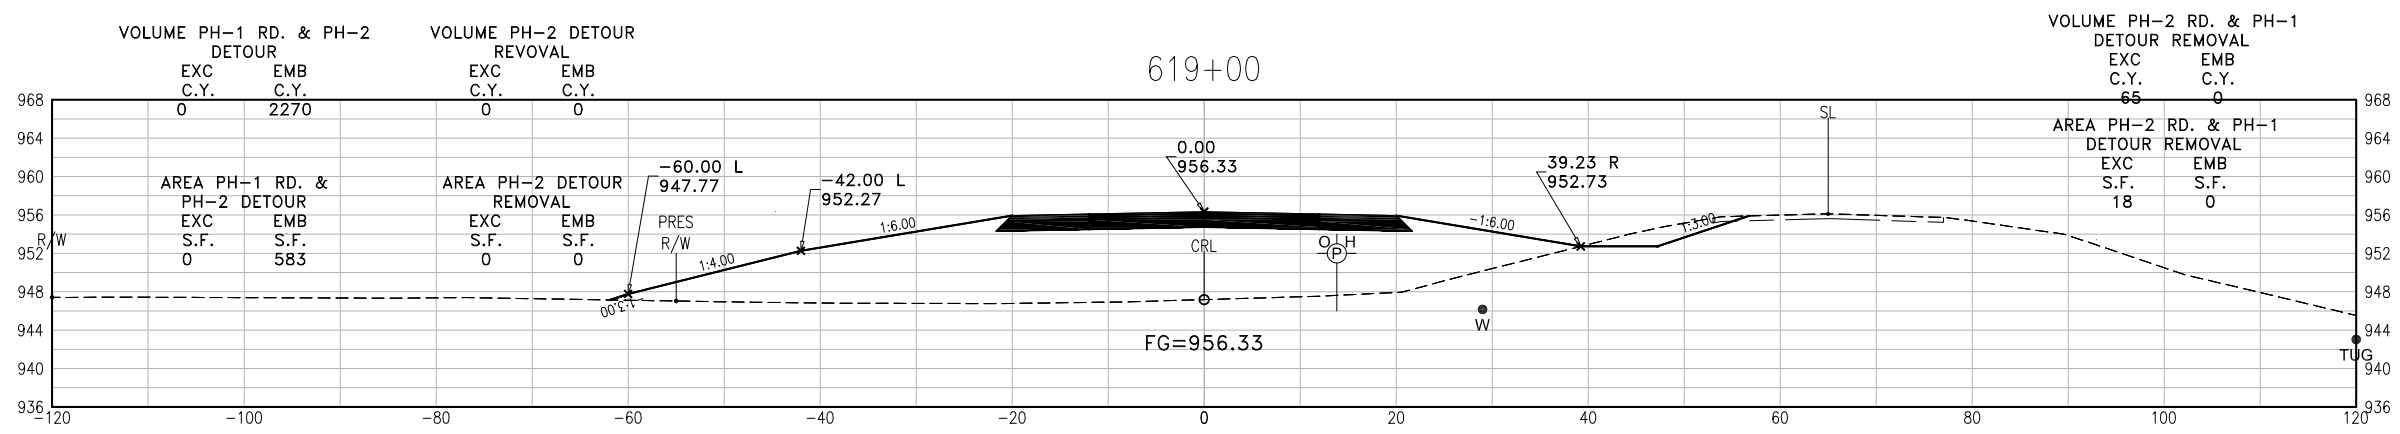

SCALE
Horizontal = 1" = 10'
Vertical = 1" = 10'

US-277