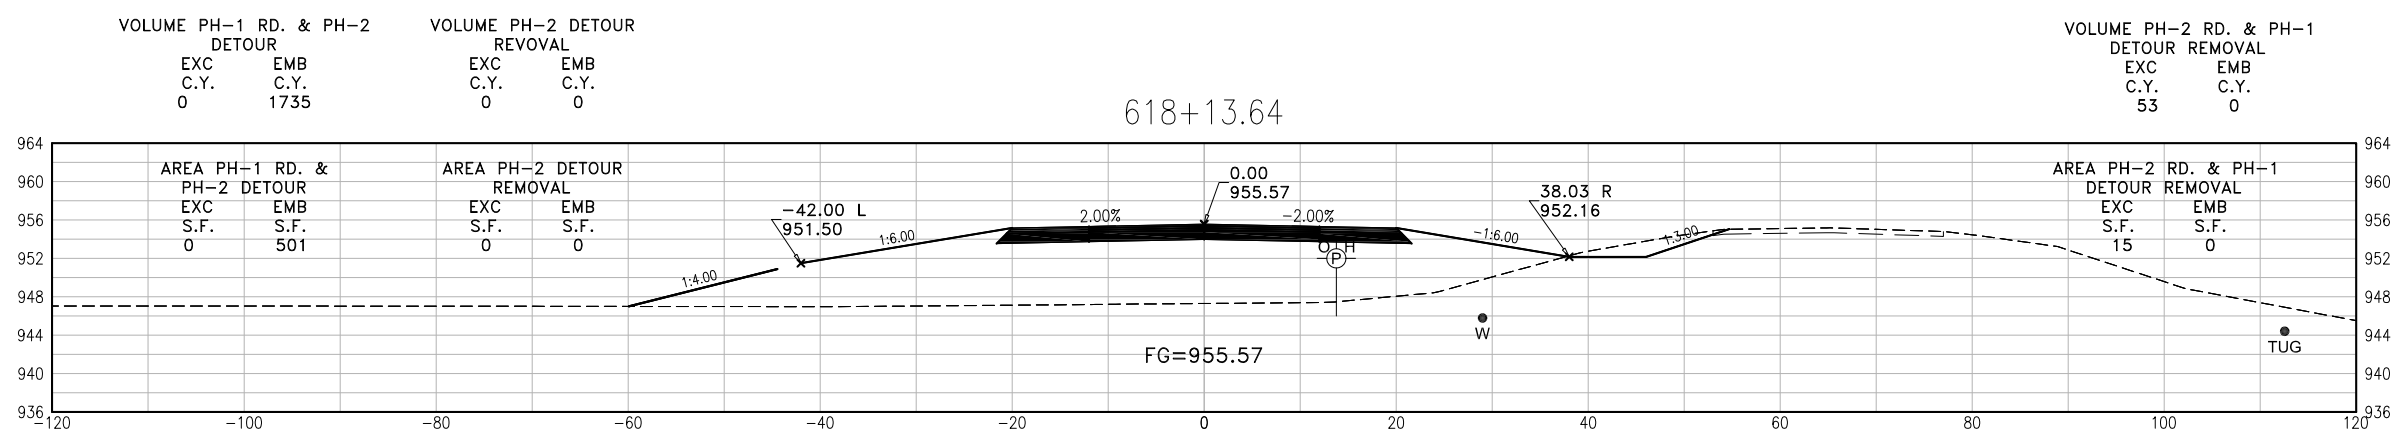

SCALE
Horizontal = 1" = 10'
Vertical = 1" = 10'

US-277