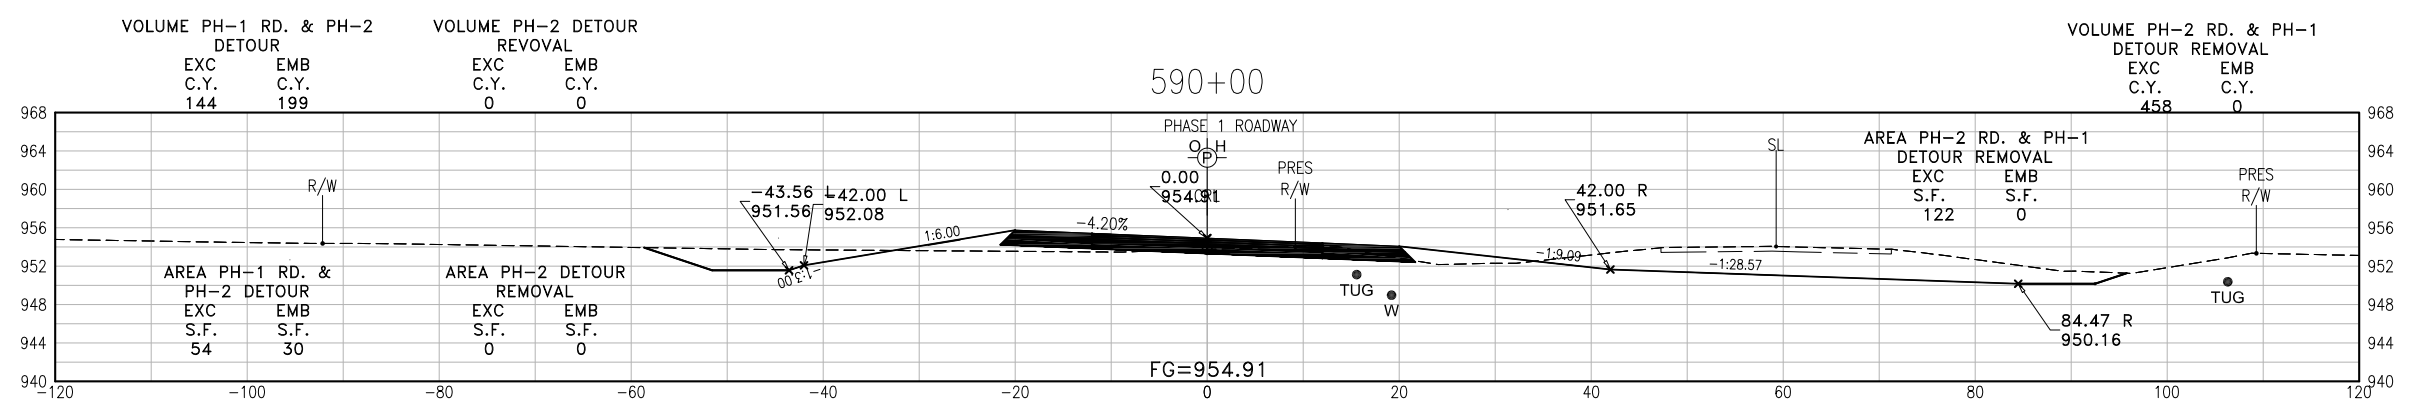

SCALE
Horizontal = 1" = 10'
Vertical = 1" = 10'

US-277