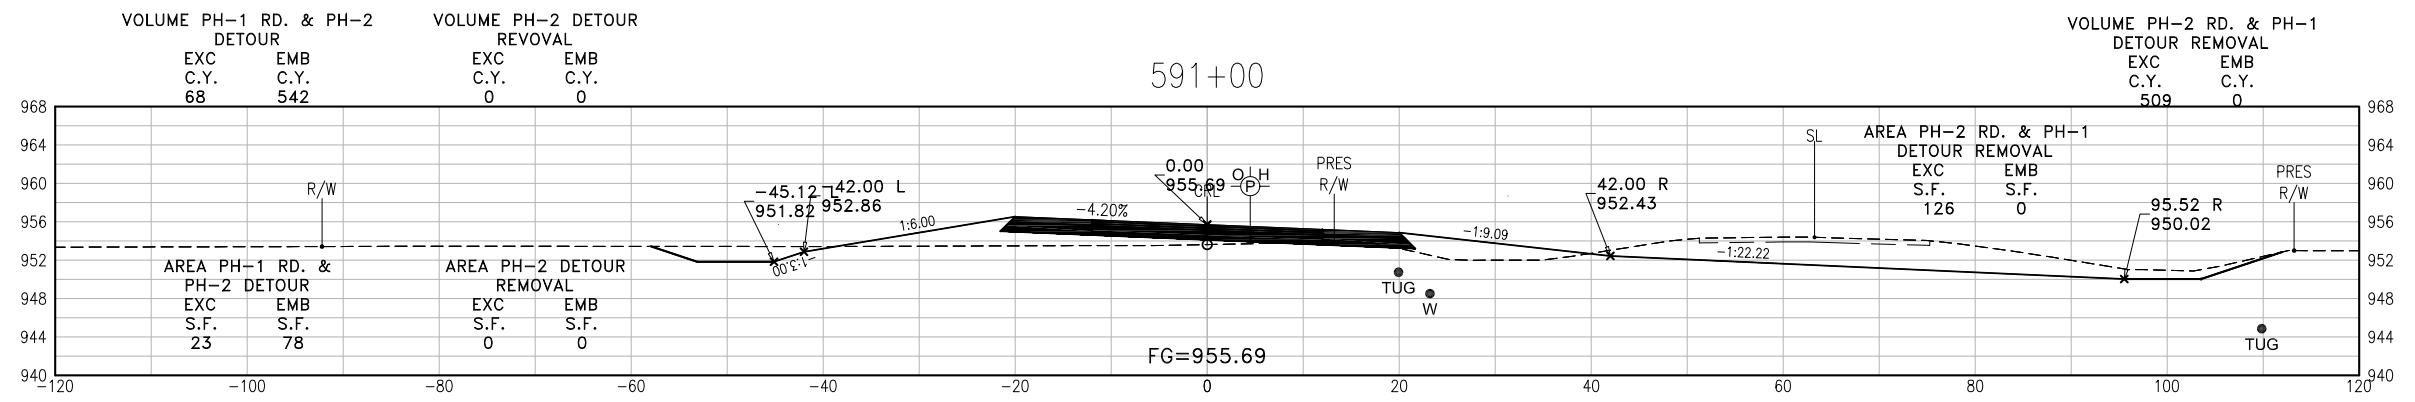

SCALE
Horizontal = 1" = 10'
Vertical = 1" = 10'

US-277