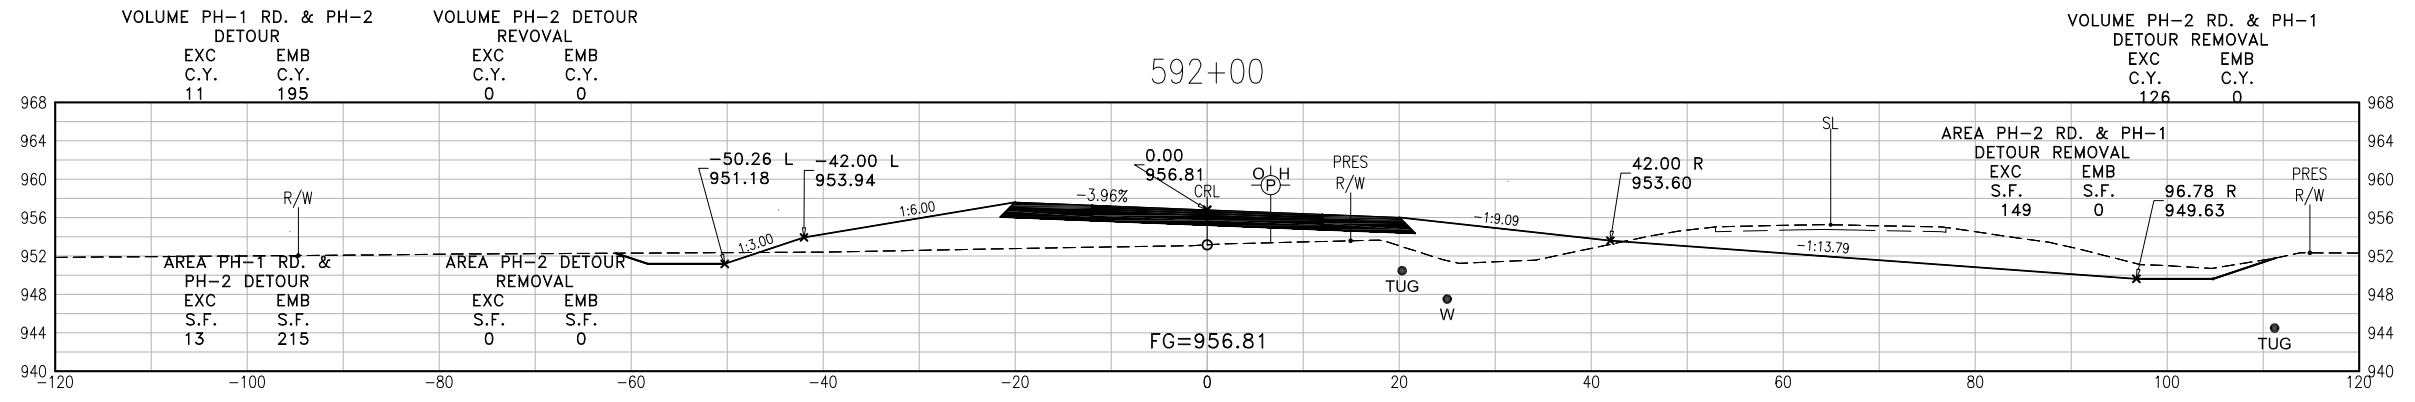

SCALE
Horizontal = 1" = 10'
Vertical = 1" = 10'

US-277