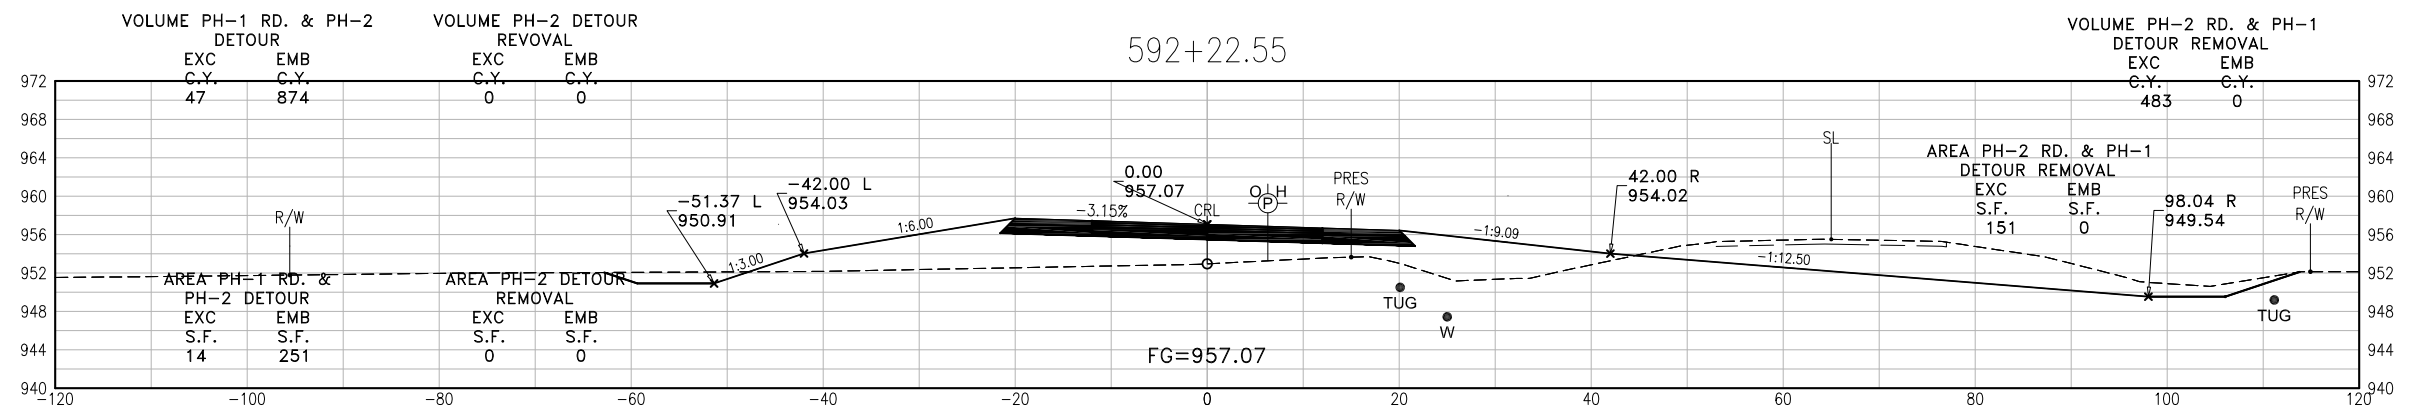

SCALE
Horizontal = 1" = 10'
Vertical = 1" = 10'

US-277