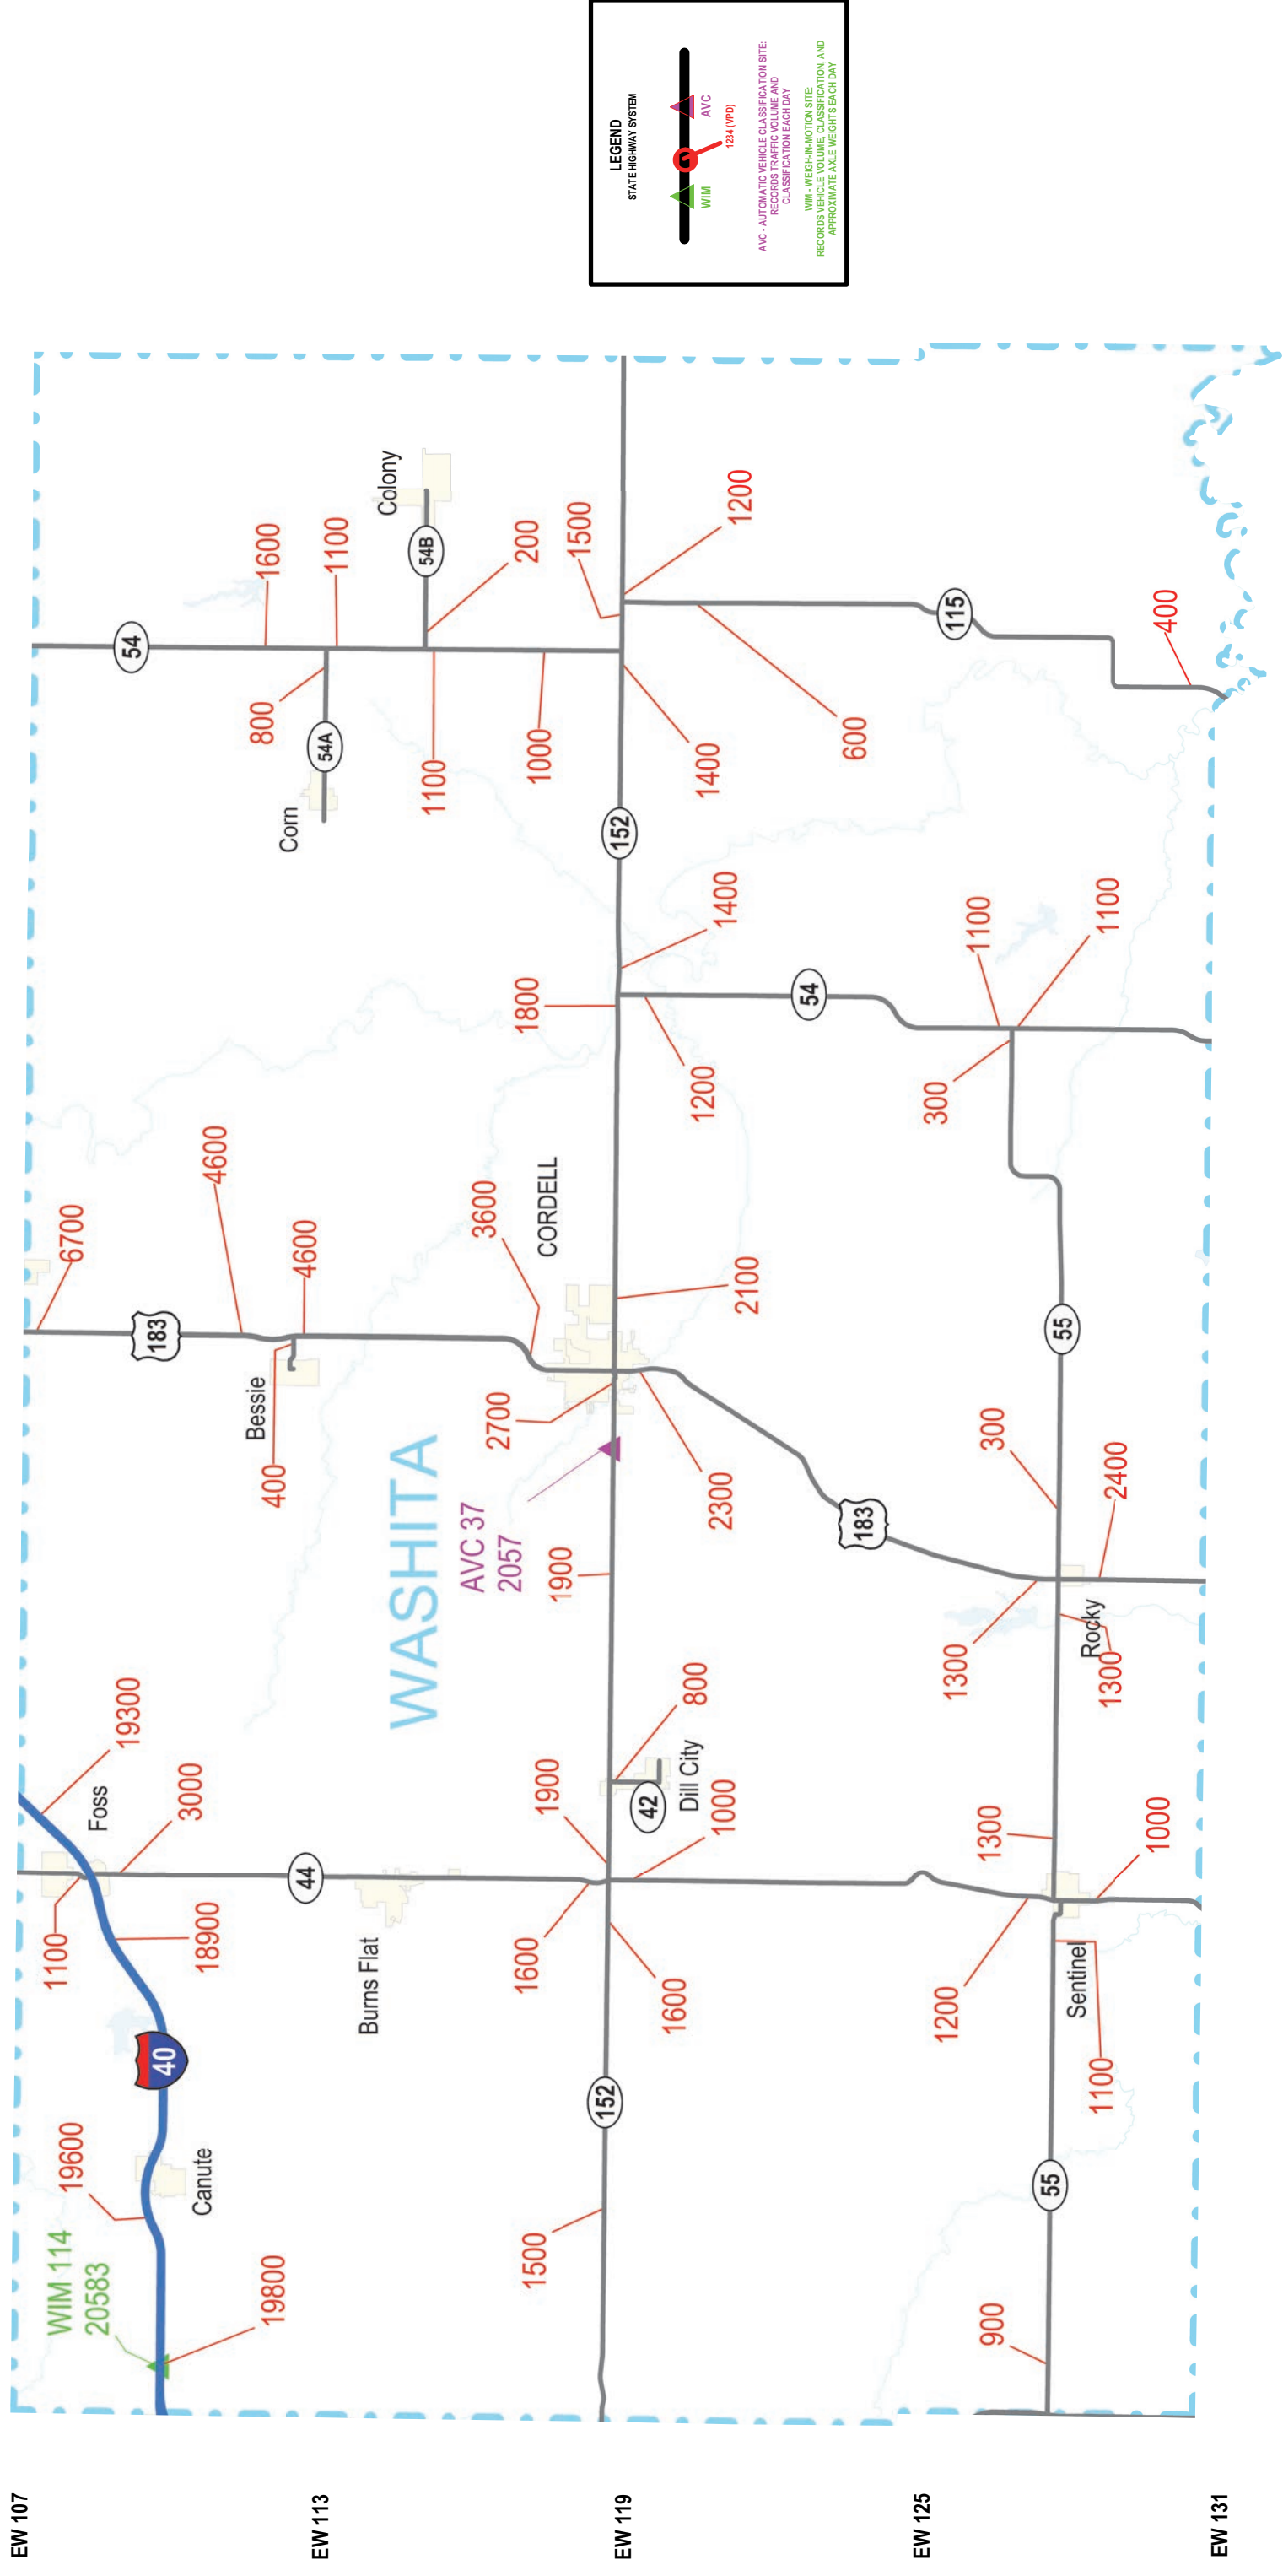

2012 Annual Average Daily Traffic Oklahoma Highway System Washita County (75)

EW 107 EW 113 EW 119 EW 125 EW 131

NS 203 NS 209 NS 215 NS 221 NS 227 NS 233 NS 239 NS 245