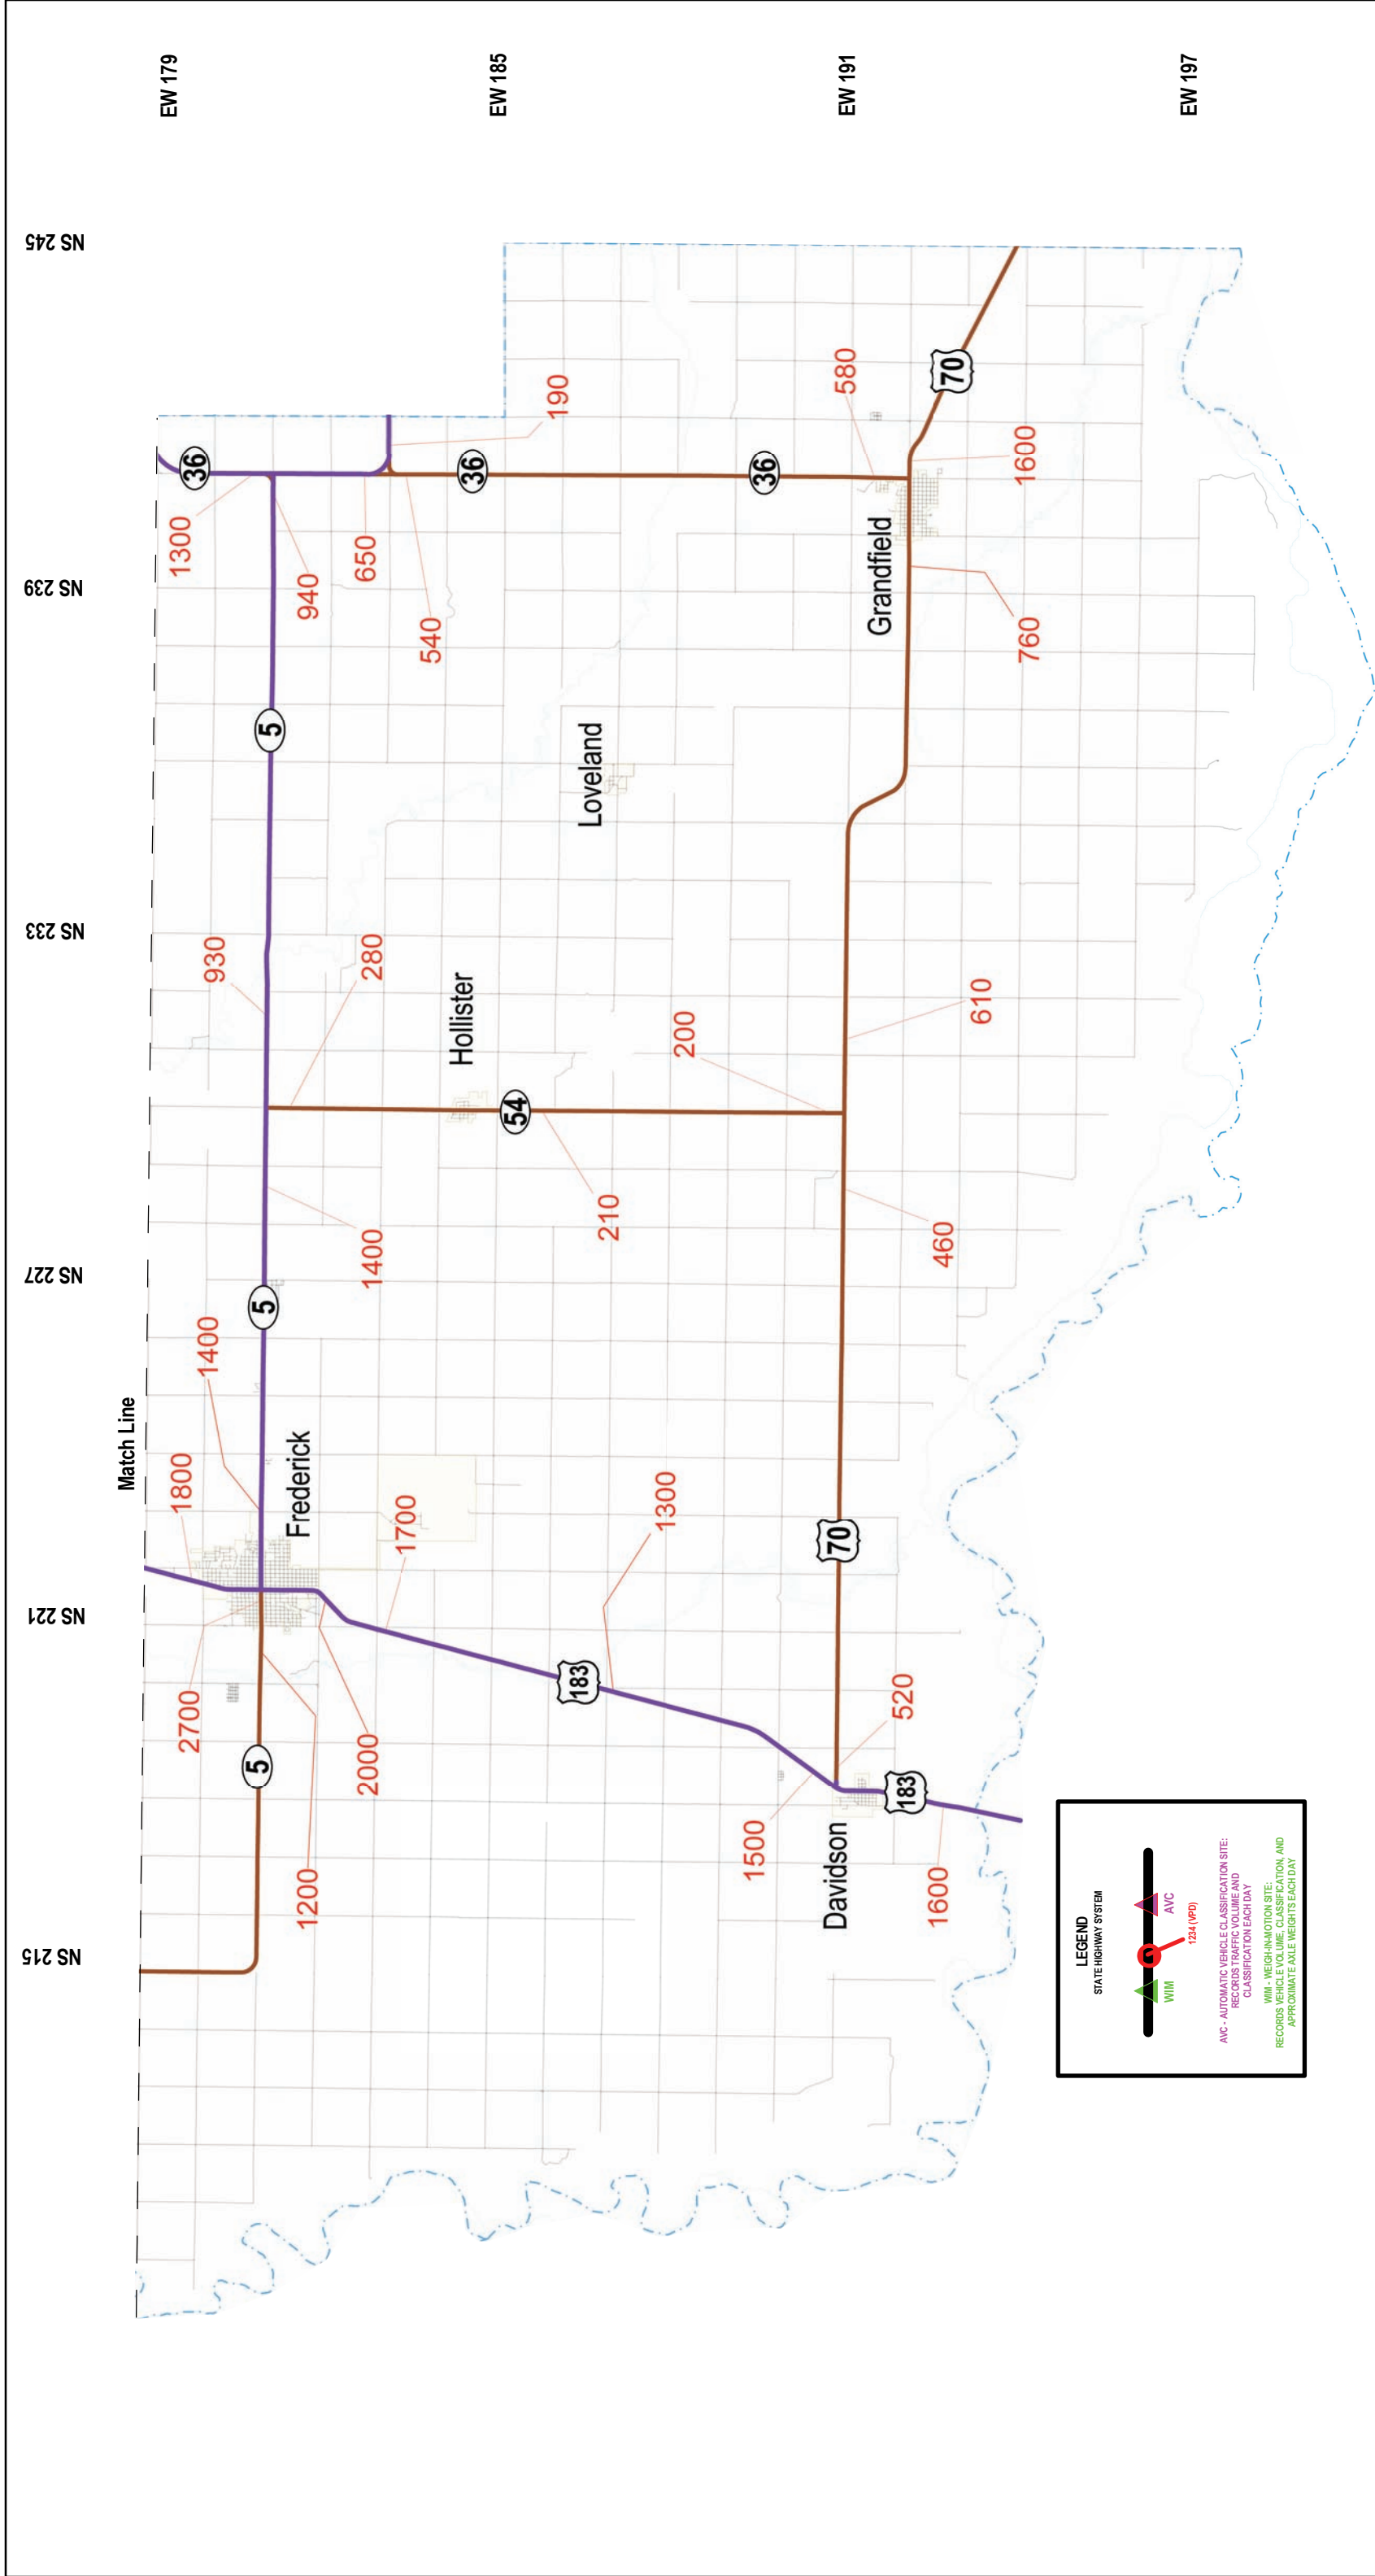

2009
Annual Average Daily Traffic
Oklahoma Highway System
Tillman County (North)

2009
Annual Average Daily Traffic
Oklahoma Highway System
Tillman County (South)